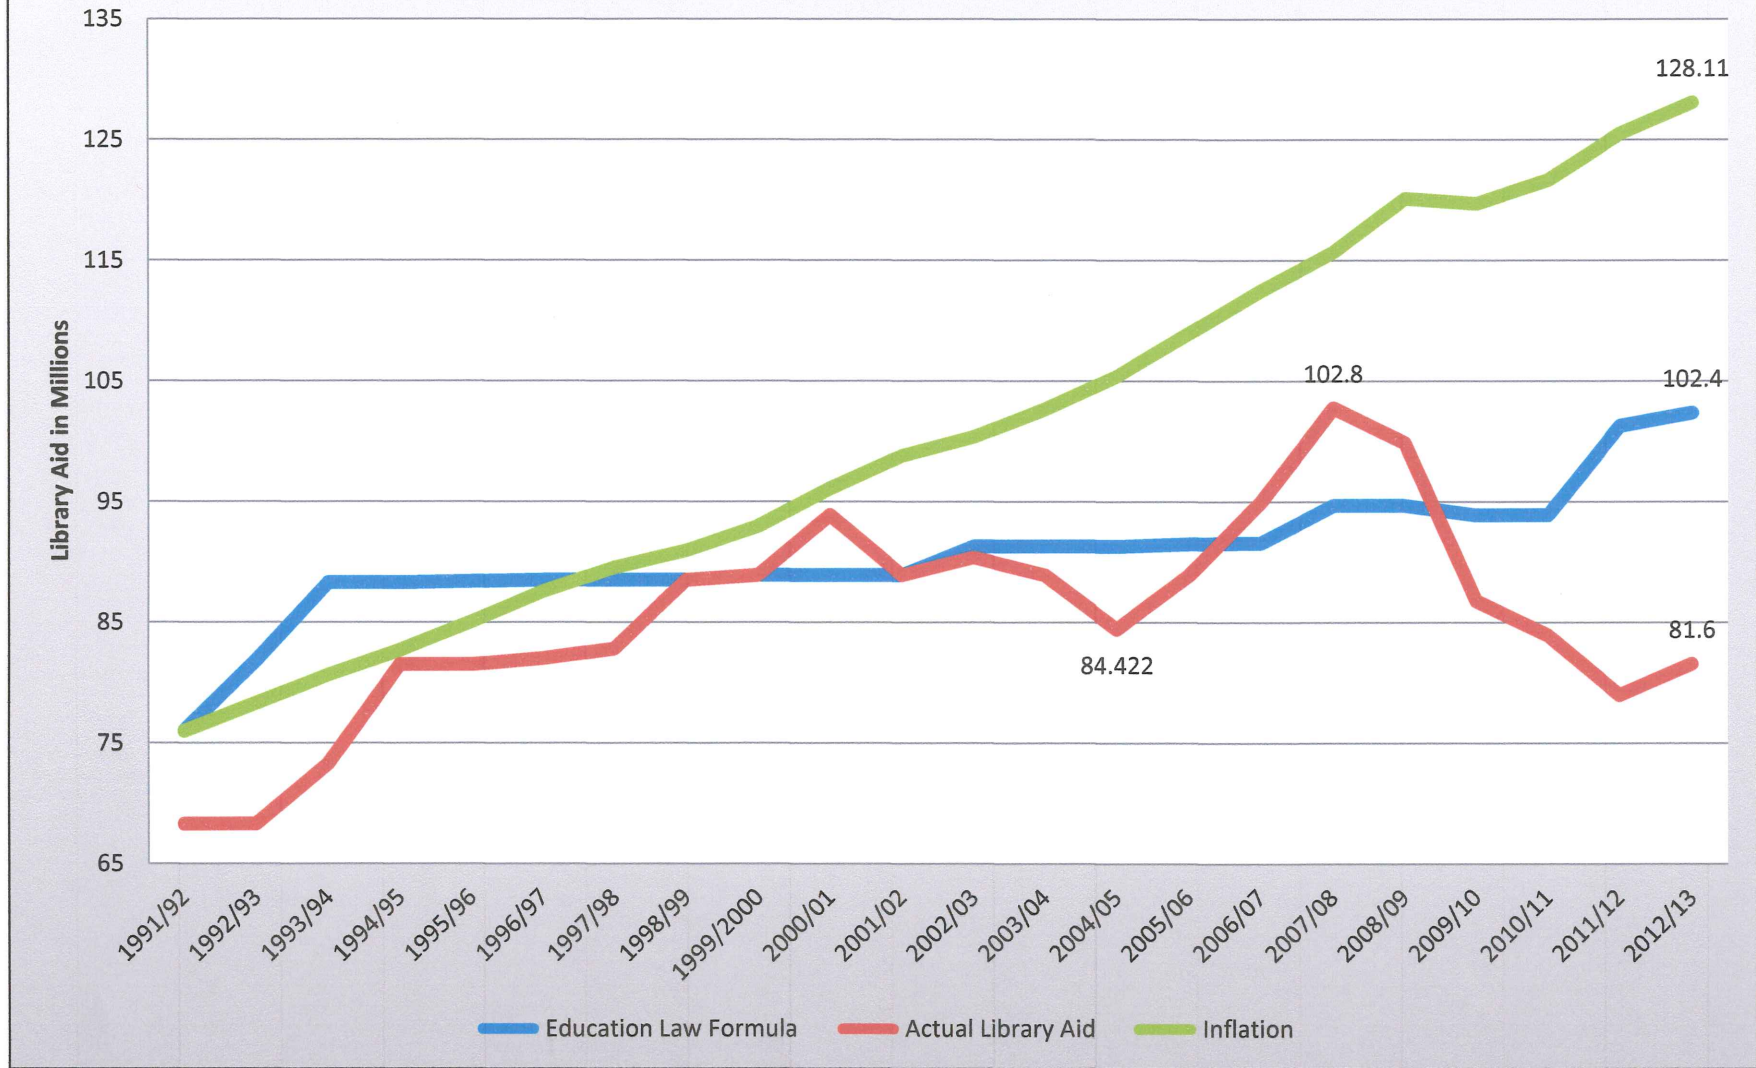

History of Library Aid - Formula versus Actual: 1991 - 2012

NEW YORK LIBRARY ASSOCIATION
Voice of the Library Community

Sources:

www.nyla.org/images/nyla/documents/History_of_Library_Aid_1991-2012_draft_082012.pdf
www.bls.gov/data/inflation_calculator.htm