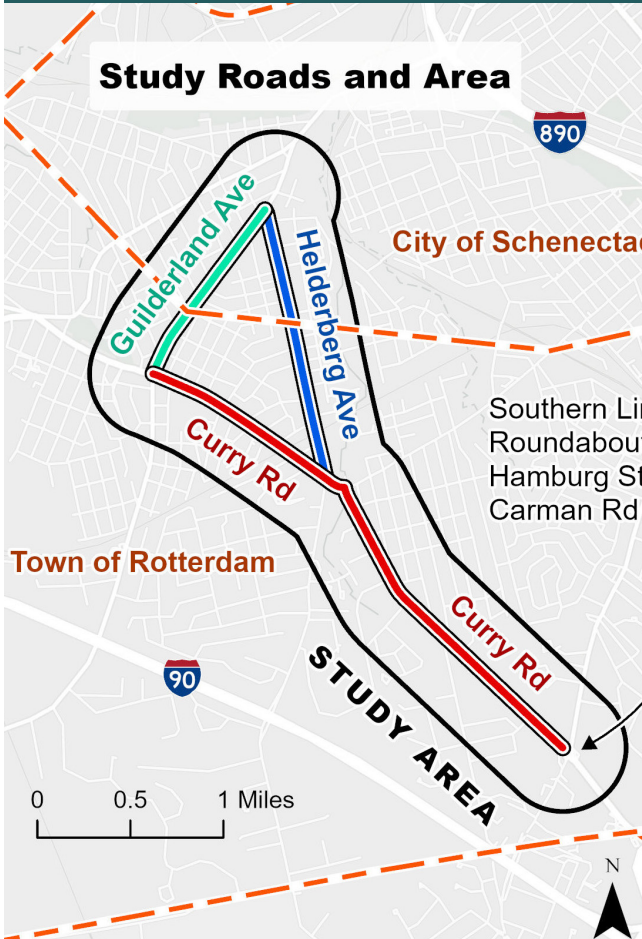

Assemblyman Angelo Santabarbara

**Have
Your Voice
Heard!**

“Your feedback on the Curry Road and Guilderland Avenue Transportation Study will help make travel quicker and safer for everyone”

– **Assemblyman Angelo Santabarbara**

433 State Street
Schenectady, NY 12305

PRSR STD.
U.S. Postage
PAID
Albany, NY
Permit No. 75

Help find ways to improve your daily commute.

Your input is important. Take this quick survey today!

This study will help determine how best to plan a more balanced transportation system along Curry Road, Guilderland Avenue and Helderberg Avenue. For more information about the project, visit tinyurl.com/CurryGuilderlandStudy.